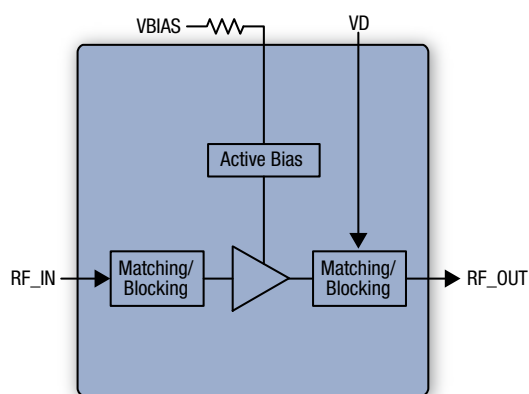

# Fully Integrated and High Linearity Sub 1 dB NF Low Noise Amplifiers

## For Next-Generation Wireless Infrastructure Applications

- Fully integrated and matched to 50 Ohms
- Internal bias and matching networks eliminate the need for costly external components, customer tuning
- Requires only a single external component
- Greatly reduces required board space, customer design-in time, and overall circuit complexity
- Ideal for femto and pico cell access points, micro base stations, tower mounted amplifiers, remote radio units, in-building repeaters/cell signal boosters, and public safety radios
- Wide 3–5 V supply voltage and 30–100 mA supply current capability